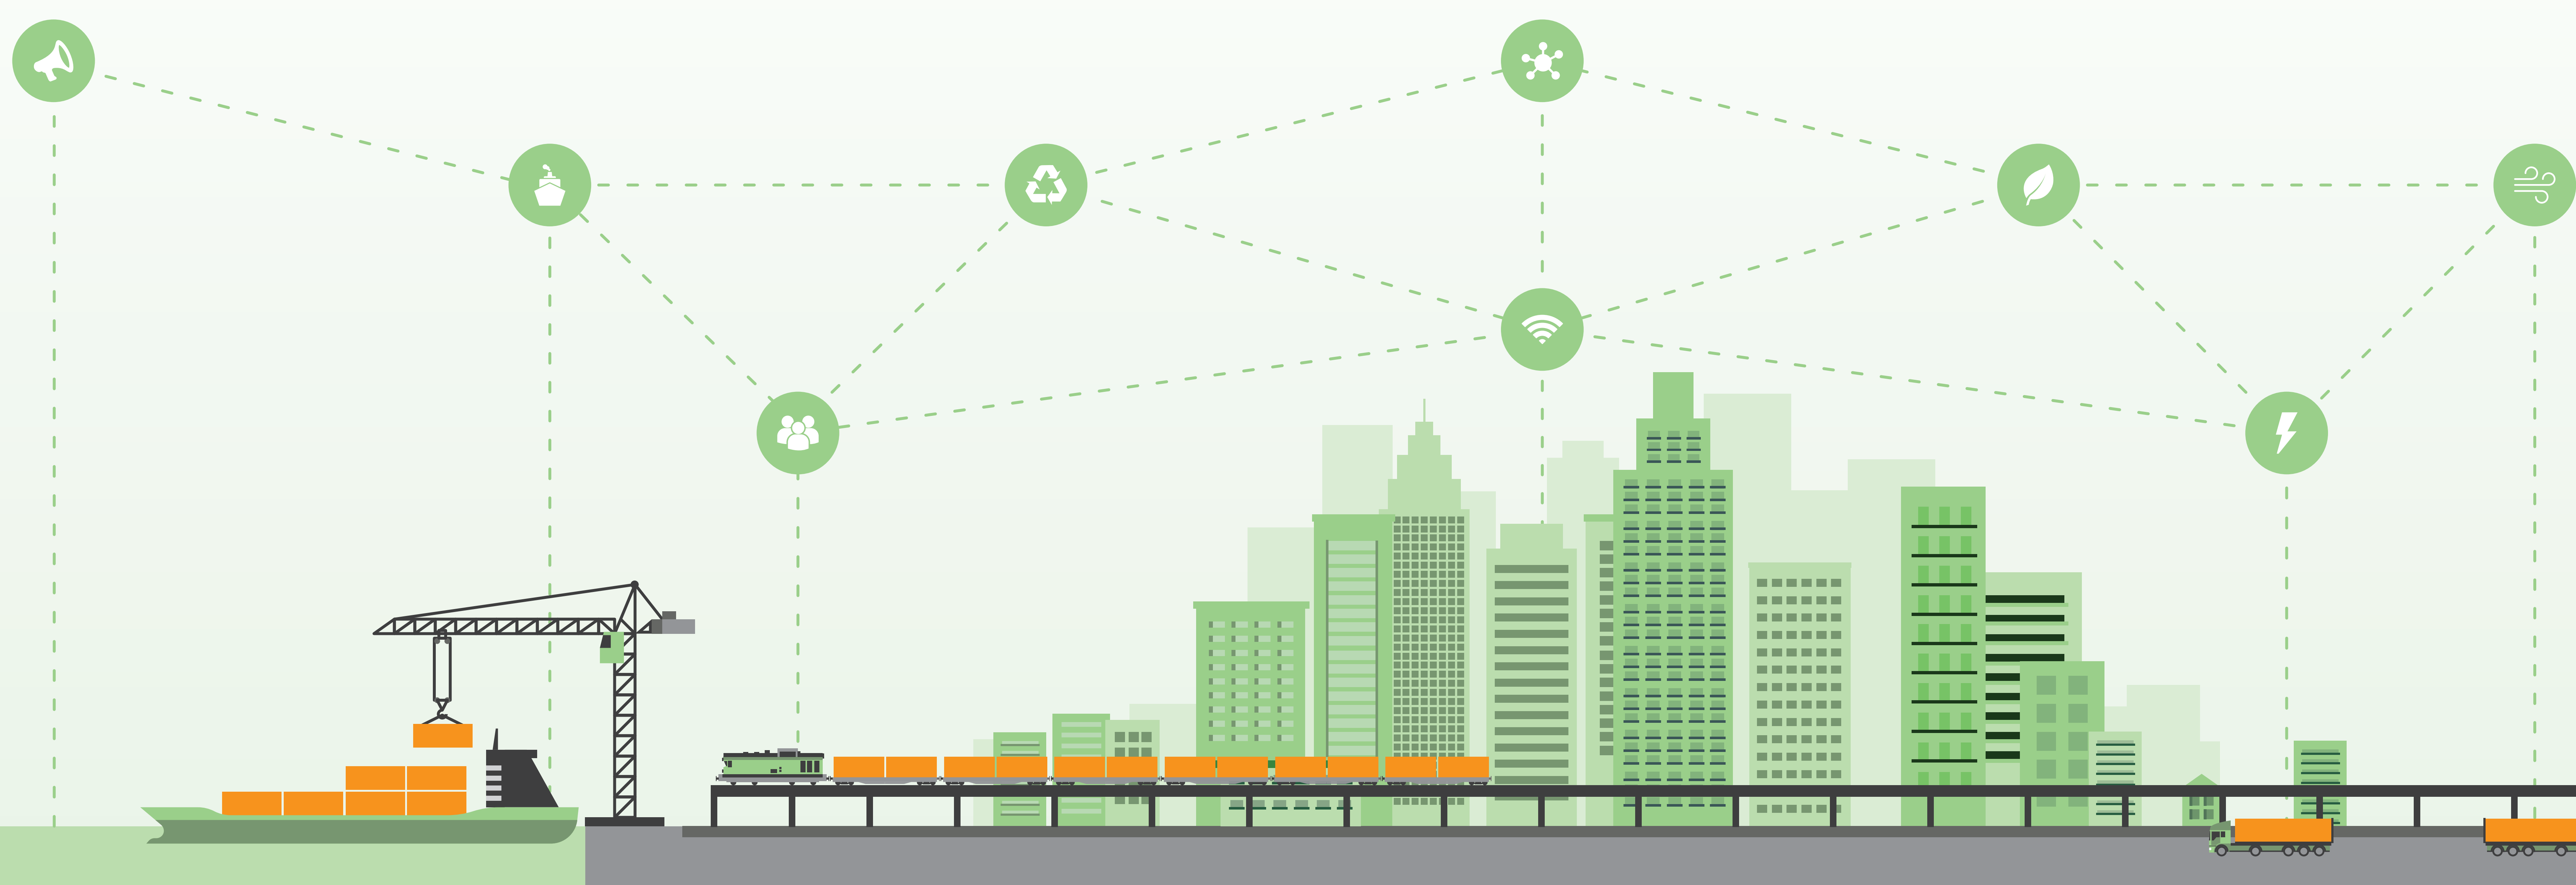

Port IoT for Environmental Leverage

# Where IoT meets the port of the Future

MONFALCONE • BORDEAUX • PIRAEUS • THESSALONIKI

**PIXEL is the first smart, flexible and scalable solution for reducing environmental impacts while enabling the optimization of operations in port ecosystems through IoT**

**First IoT integrated platform** focused on the reduction of **environmental impact**

**Secured dashboard with operational tools** for decision support (real time monitoring and predictive analysis)

**Port Environmental Index (PEI)** as a quantitative composite indicator of the overall environmental performance of a port

**Information hub** and optimization operations through **smart models** (energy, transportation, pollution and port-city integration)

pixel-ports.eu

@PortsPixel

@PIXELPORTS

@pixel-ports

@PIXEL-PORTS

DOCKSTHEFUTURE