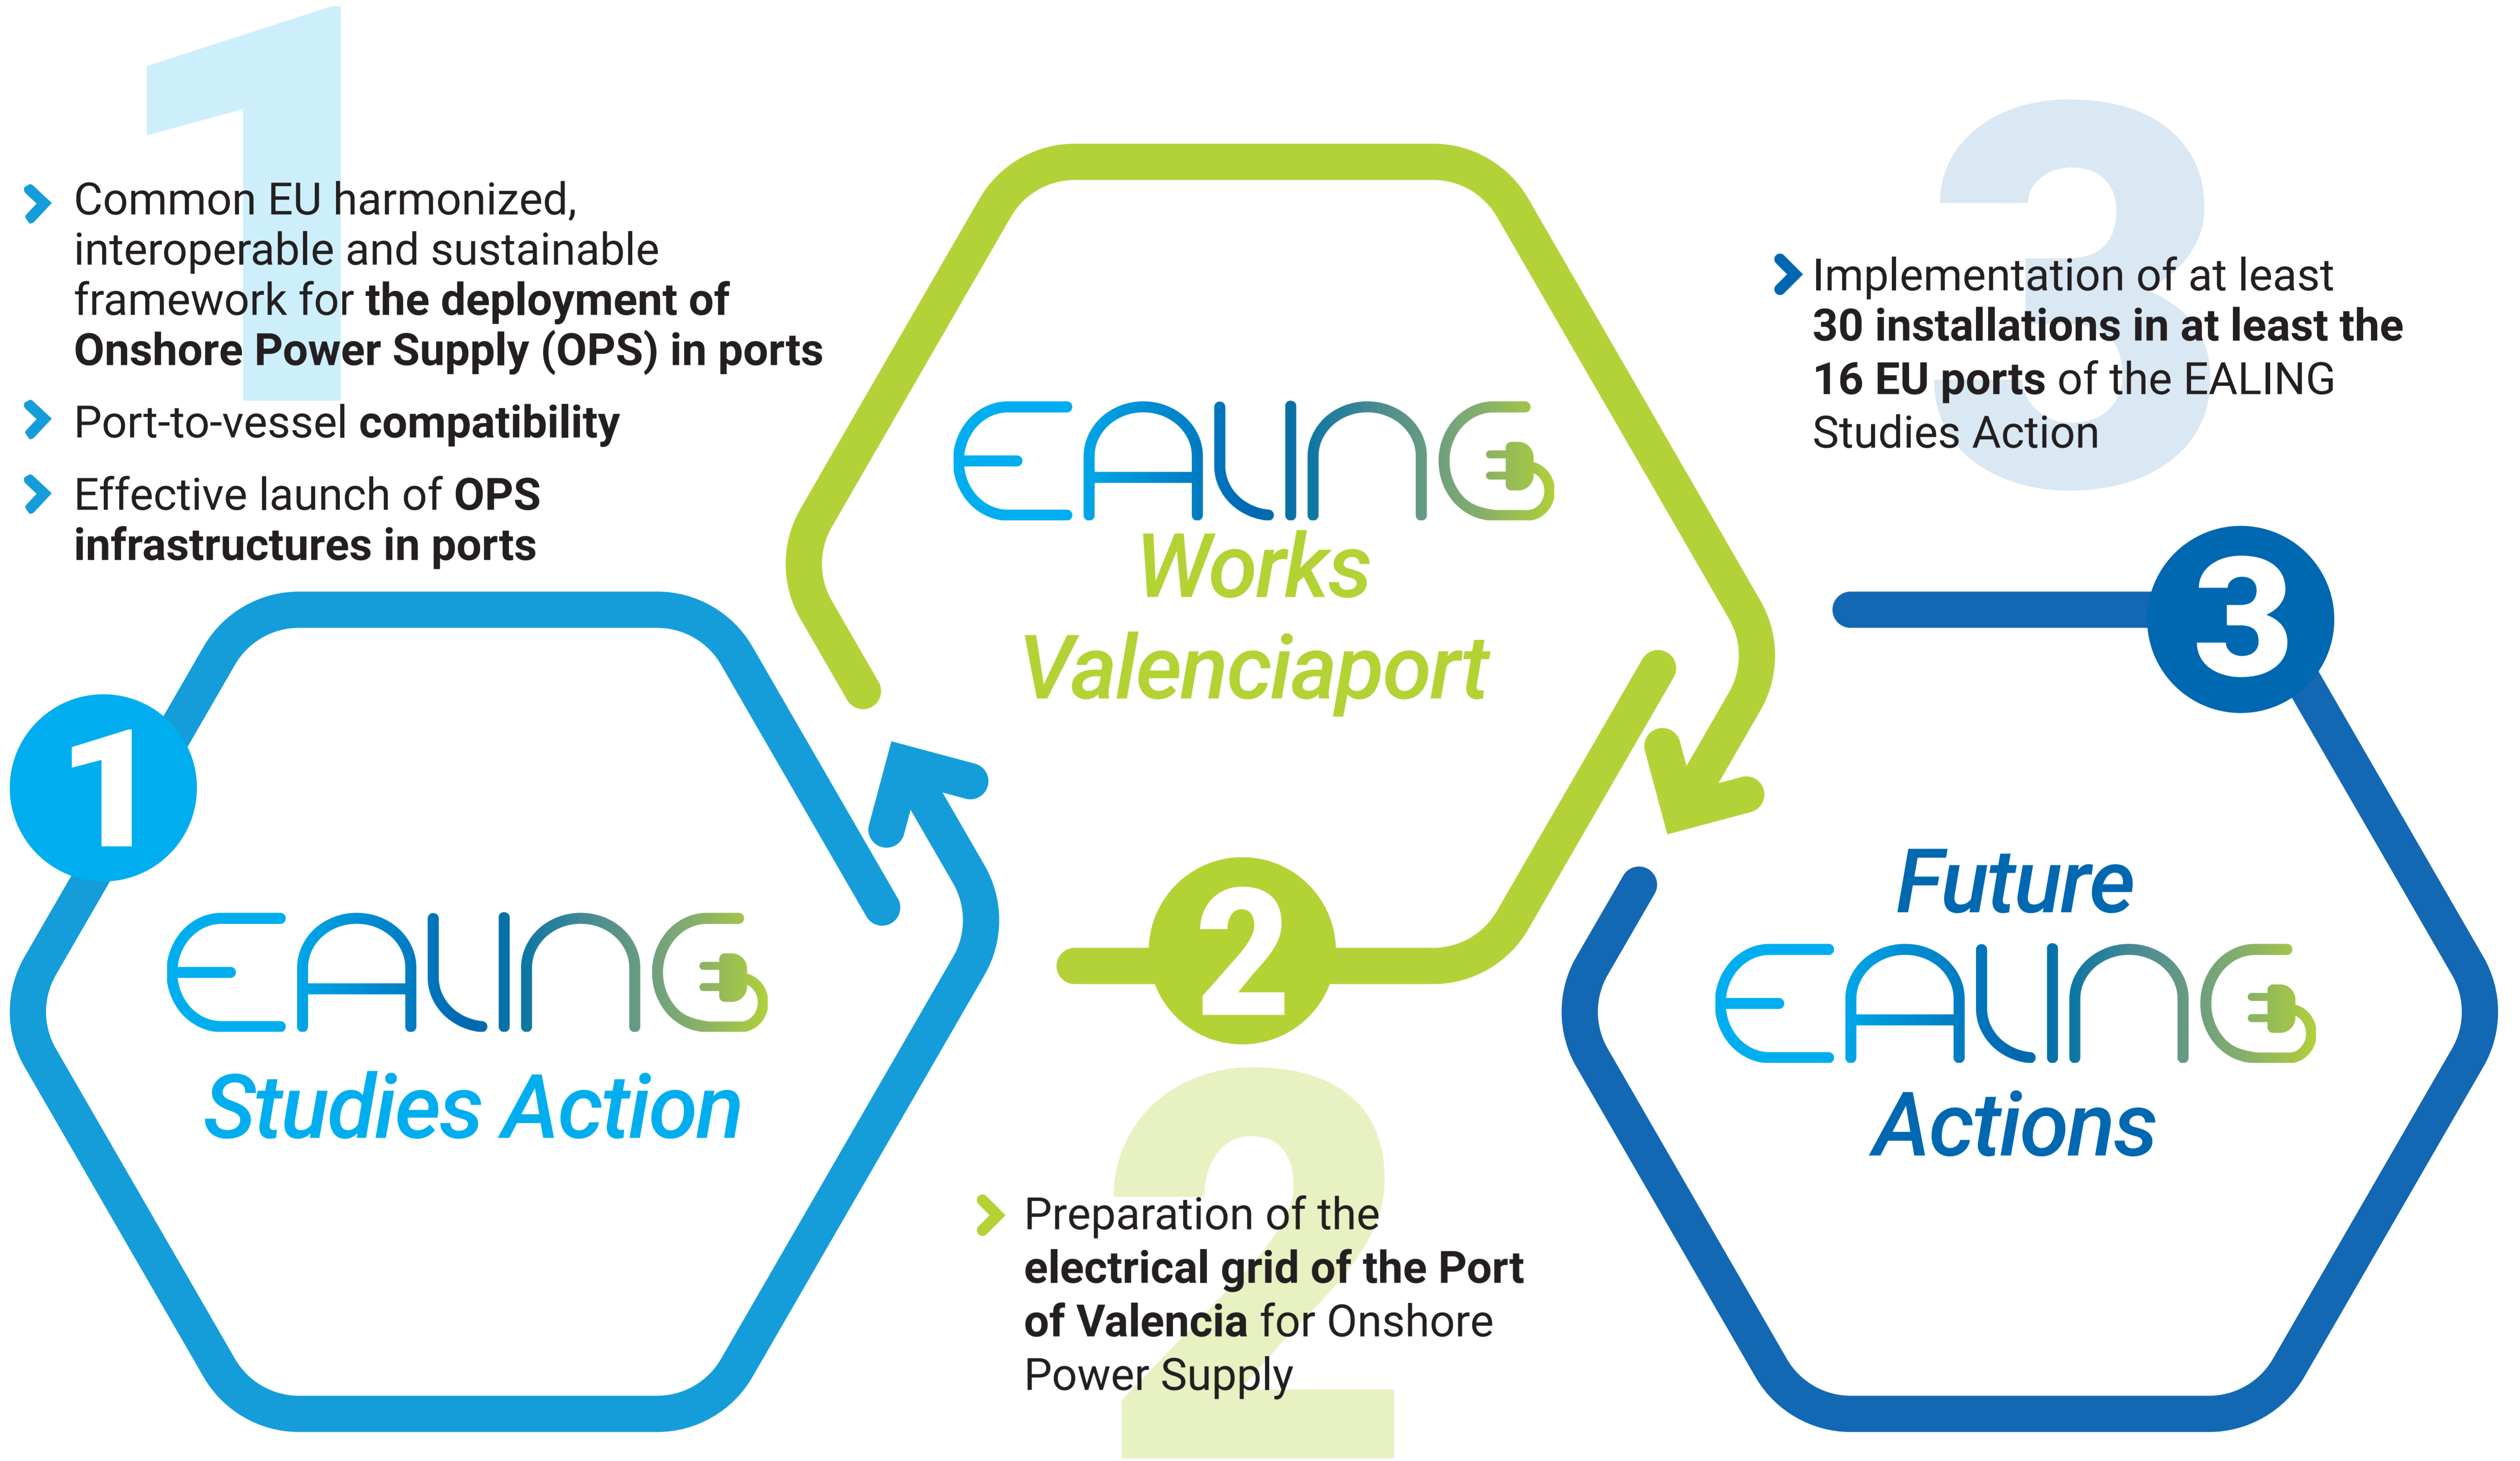

EALING

European flagship Action for cold IronING in ports

1 Ealing Studies Action

- Baltic – Adriatic
- North Sea – Baltic
- Mediterranean
- Orient / East Mediterranean
- Scandinavian – Mediterranean
- Rhine – Alpine
- Atlantic
- North Sea – Mediterranean
- Rhine – Danube

16

European Ports

22

Partners

3

Sea Basins

Co-financed by the Connecting Europe Facility of the European Union

www.ealingproject.eu