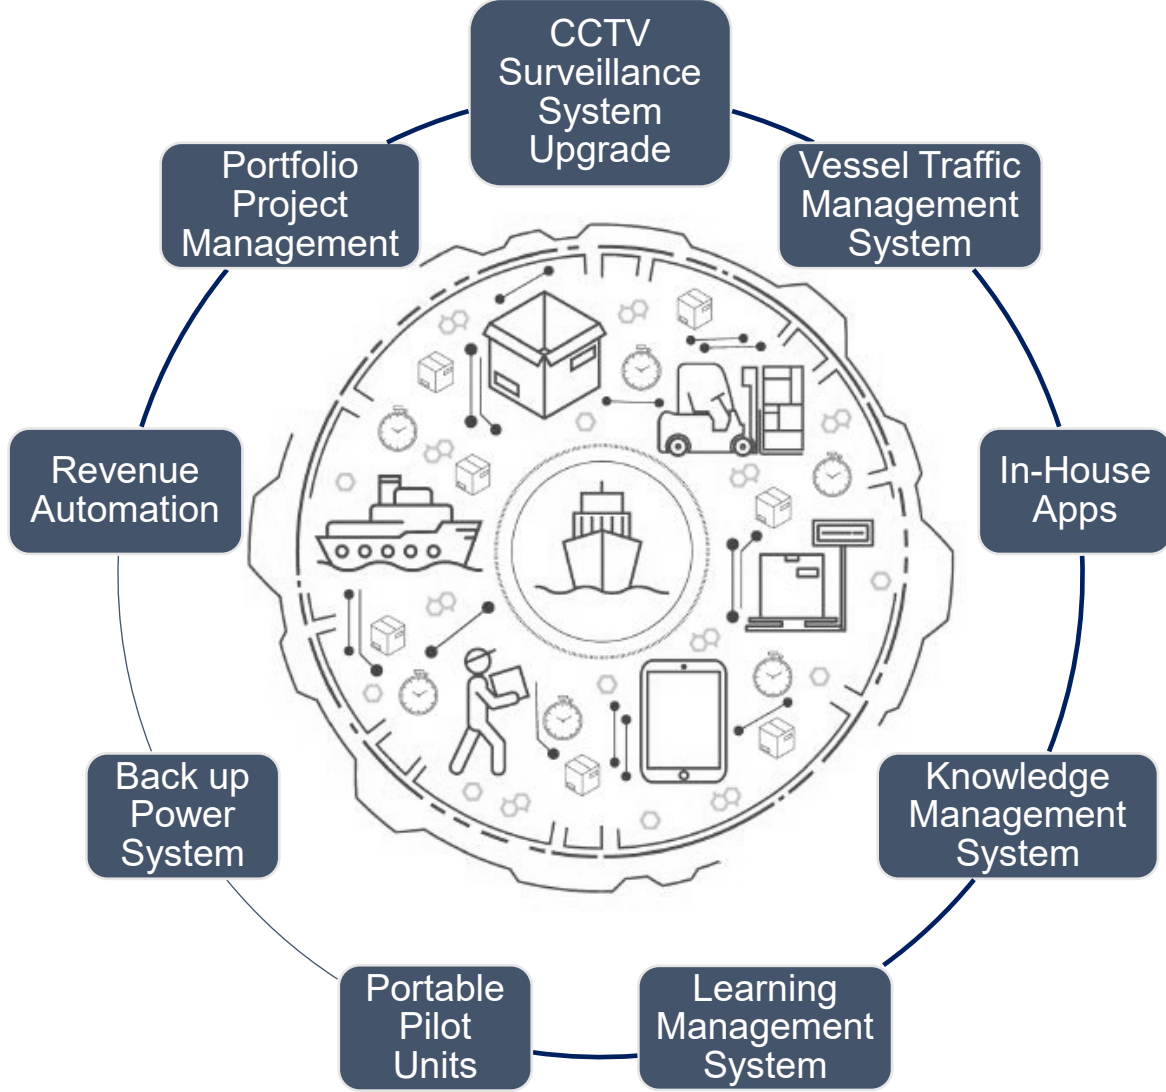

# SMART PORT – INITIATIVES

## DIGITAL TRANSFORMATION

FPCL - "To be the Smart, Green Gateway for Trade in the Pacific region."