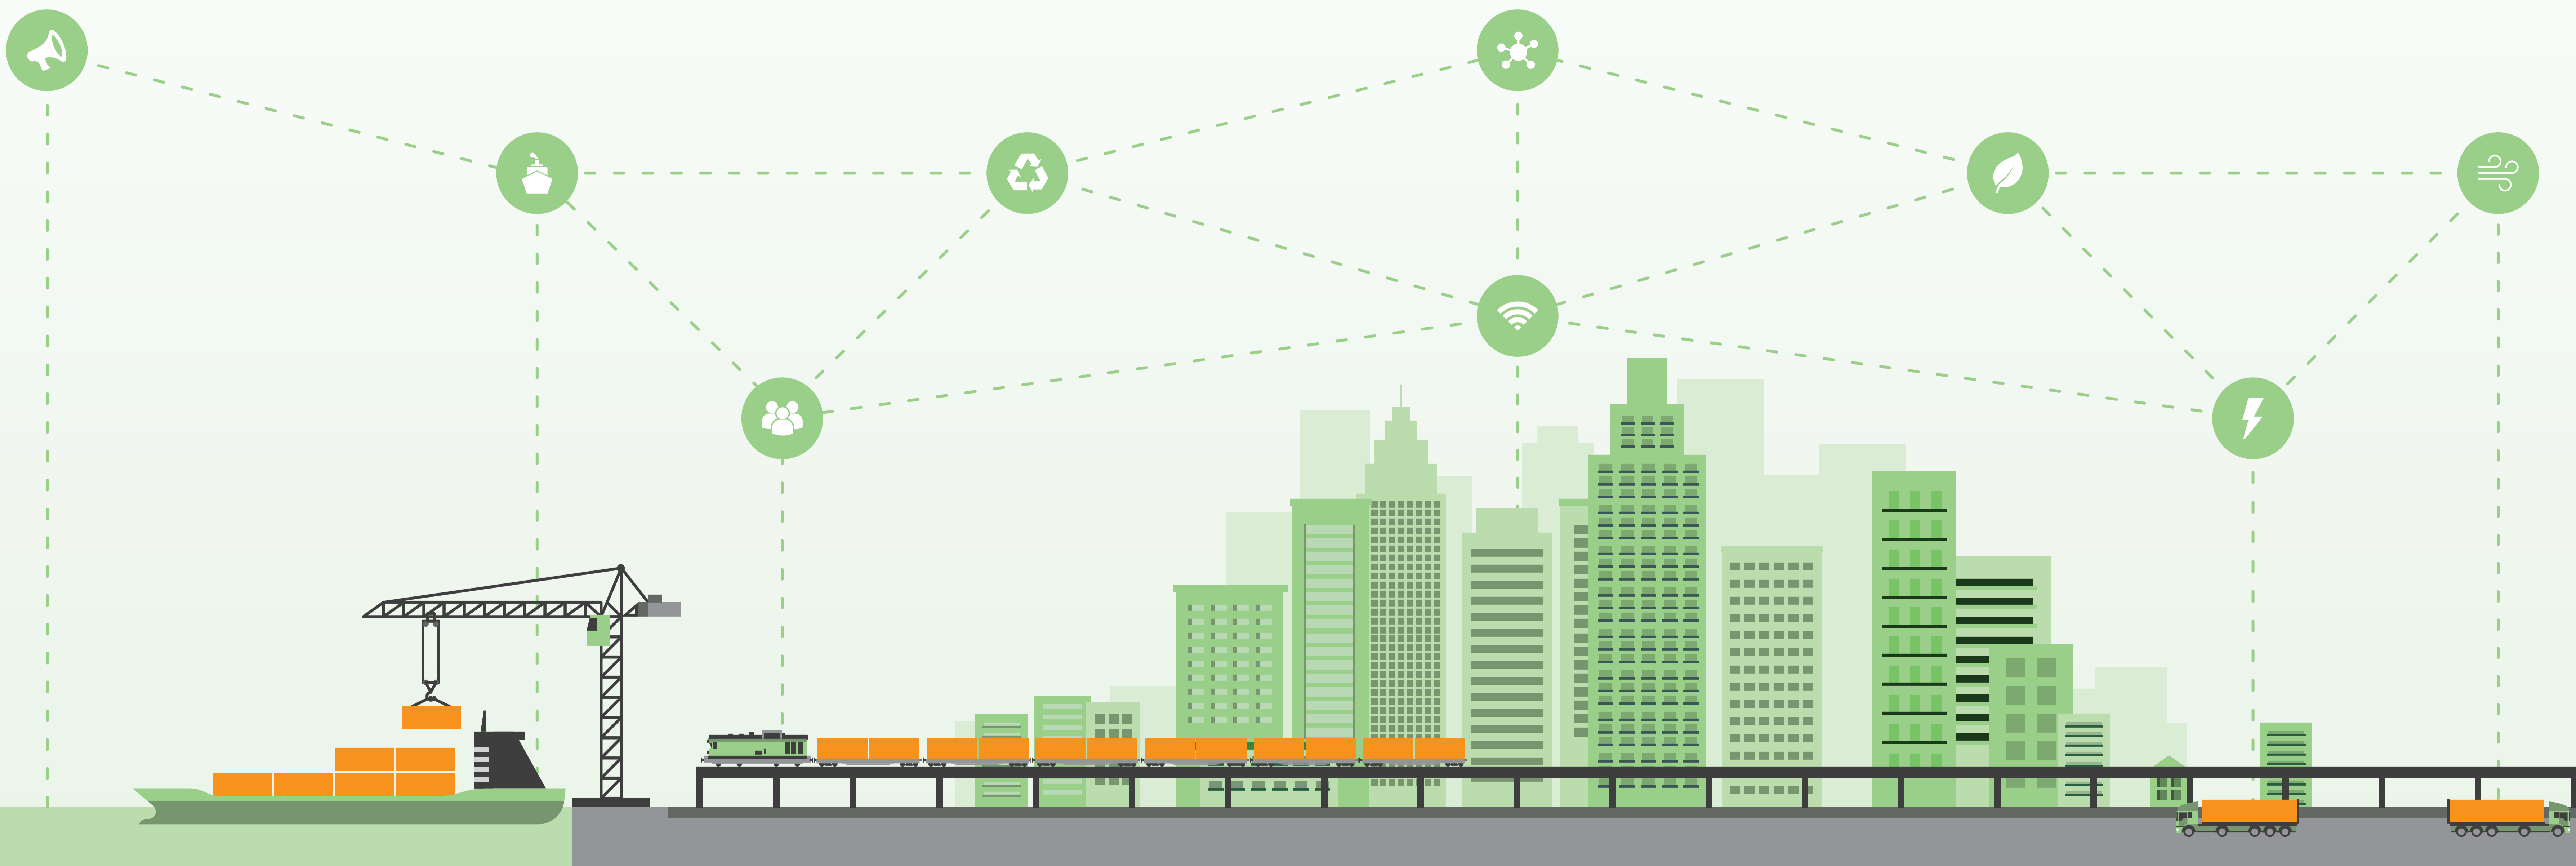

Port IoT for Environmental Leverage

Where IoT meets The port of the Future

⚓ MONFALCONE • BORDEAUX • PIRAEUS • THESSALONIKI ⚓

PIXEL is the first smart, flexible and scalable solution for reducing environmental impacts while enabling the optimization of operations in port ecosystems through IoT

First IoT integrated platform focused on the reduction of **environmental impact**

Secured dashboard with operational tools for decision support (real time monitoring and predictive analysis)

Port Environmental Index (PEI) as a quantitative composite indicator of the overall environmental performance of a port

Information hub and optimization operations through **smart models** (energy, transportation, pollution and port-city integration)

pixel-ports.eu

@PortsPixel

@PIXELPORTS

@pixel-ports

@PIXEL-PORTS

Horizon 2020
No. 769355