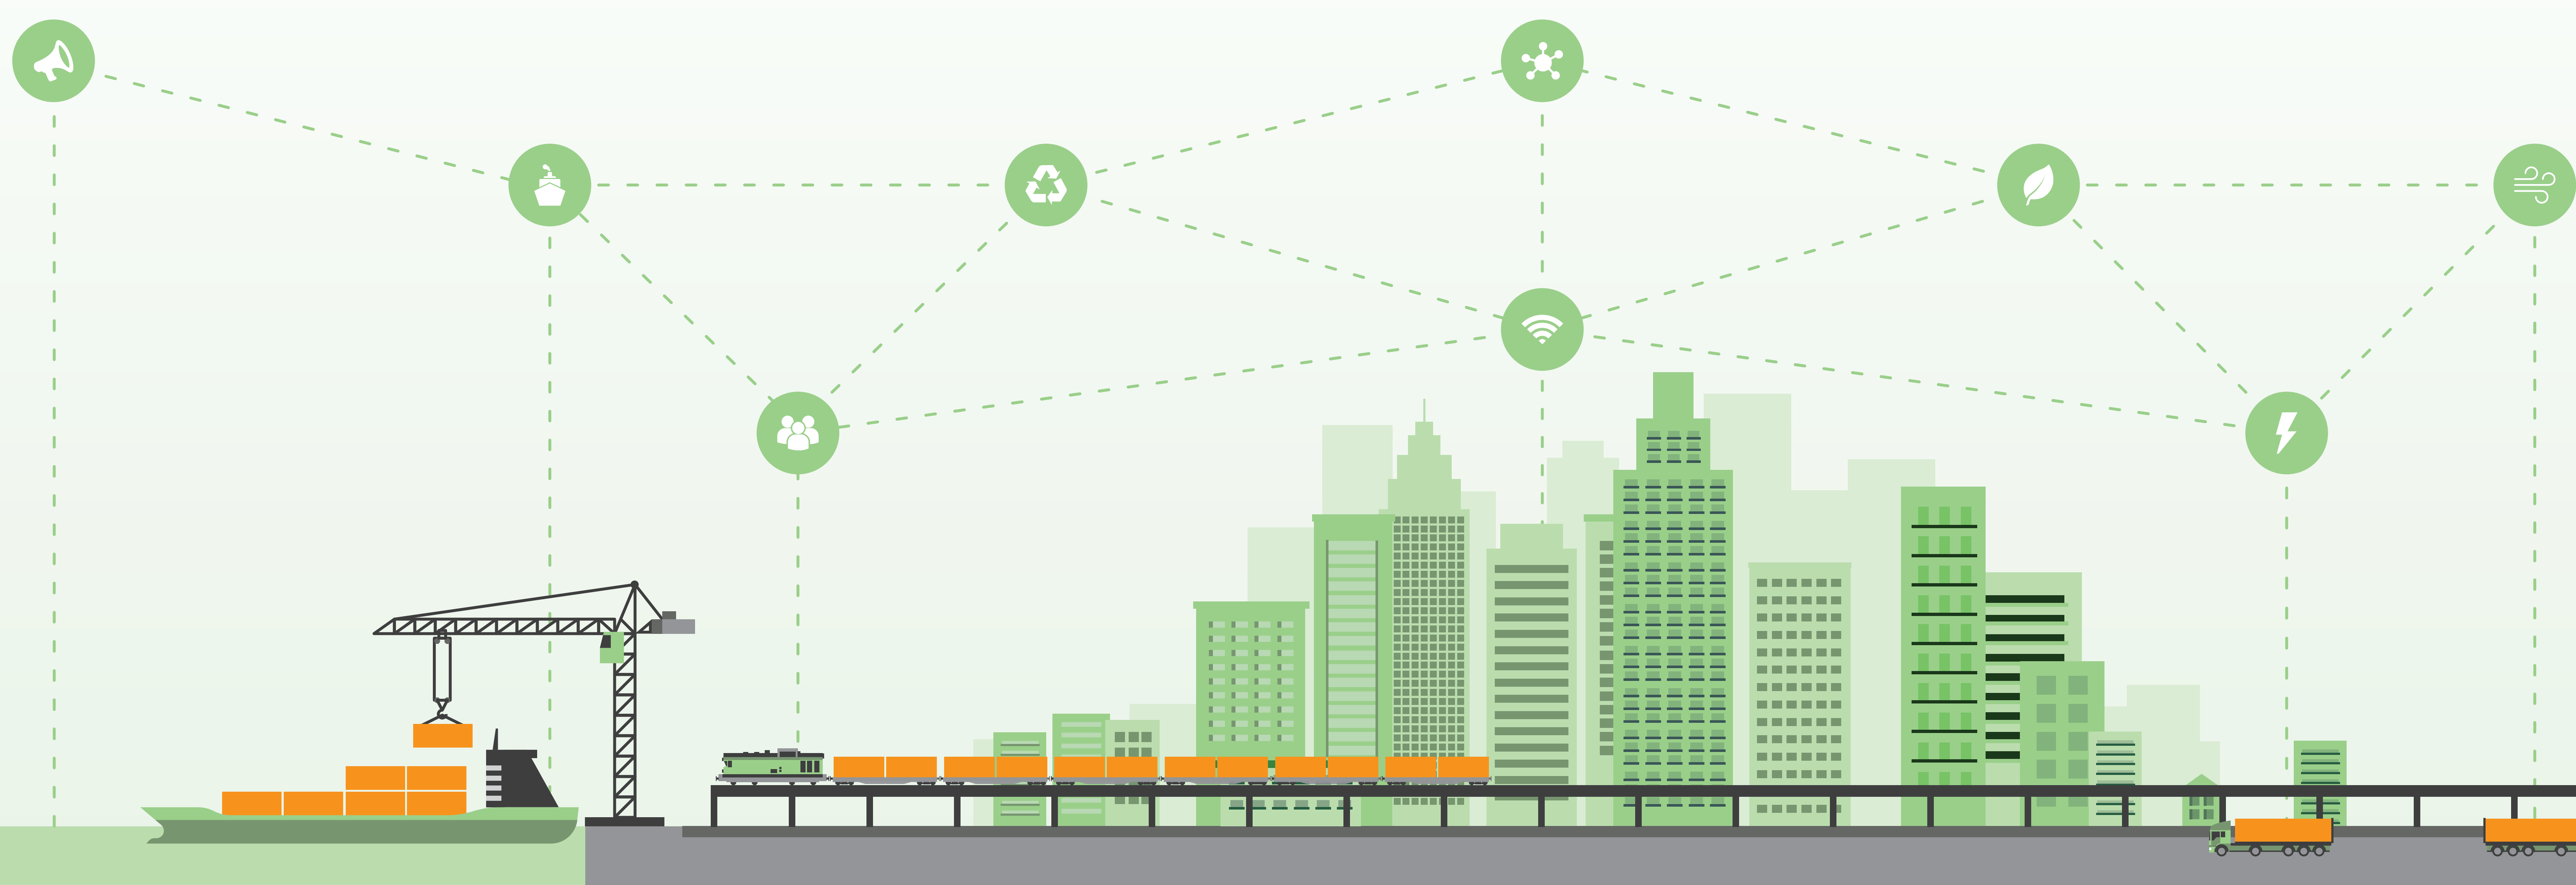

Port IoT for Environmental Leverage

Where IoT meets the port of the Future

MONFALCONE • BORDEAUX • PIRAEUS • THESSALONIKI

PIXEL is the first smart, flexible and scalable solution for reducing environmental impacts while enabling the optimization of operations in port ecosystems through IoT

First IoT integrated platform focused on the reduction of **environmental impact**

Secured dashboard with operational tools for decision support (real time monitoring and predictive analysis)

Port Environmental Index (PEI) as a quantitative composite indicator of the overall environmental performance of a port

Information hub and optimization operations through **smart models** (energy, transportation, pollution and port-city integration)

pixel-ports.eu

@PortsPixel

@PIXELPORTS

@pixel-ports

@PIXEL-PORTS

DOCKSTHEFUTURE